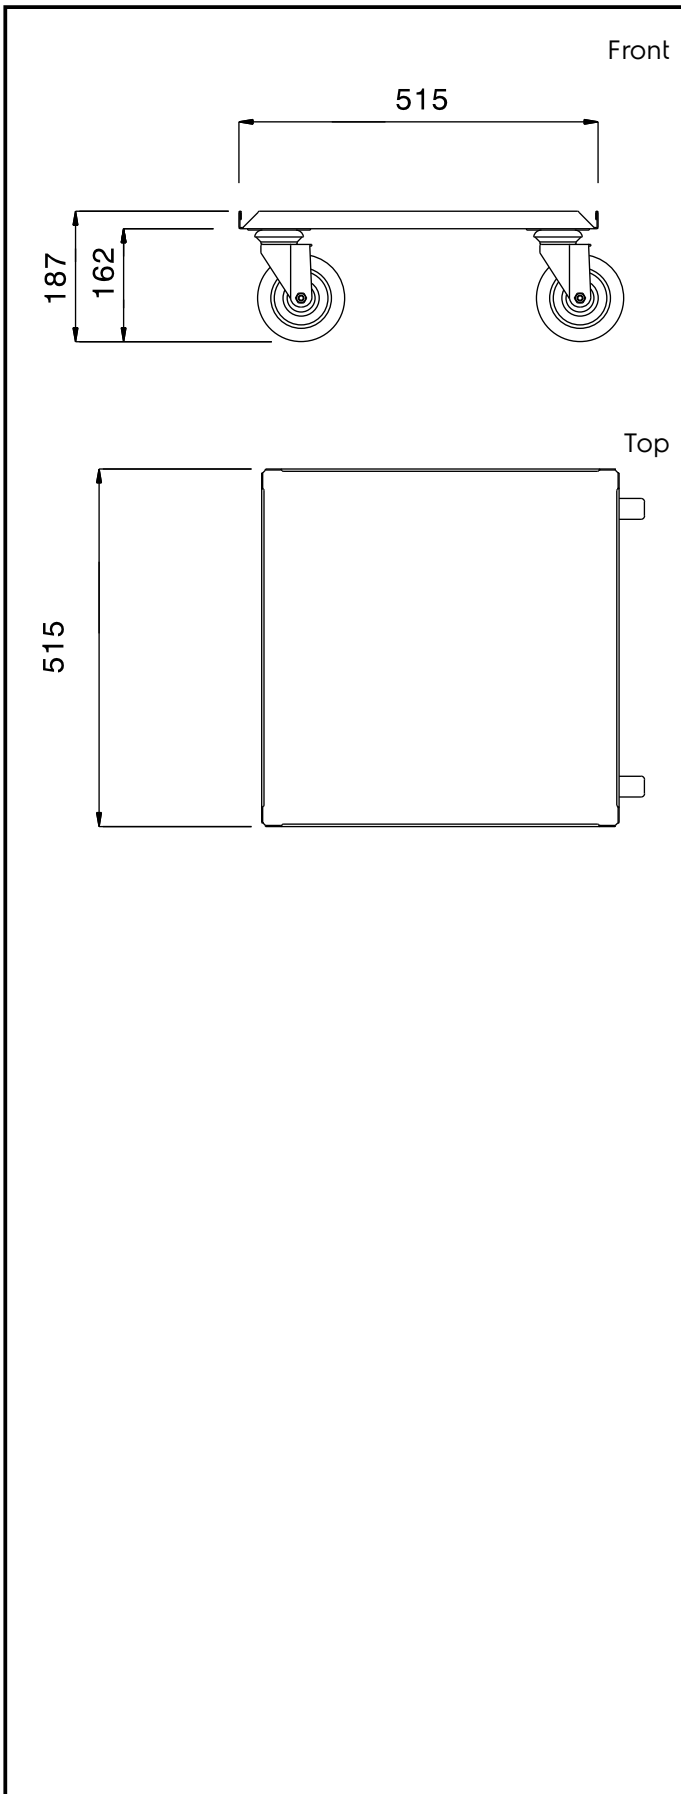

Service Trolleys Dishwasher Rack Dolly 500 mm

ITEM # _____

MODEL # _____

NAME # _____

SIS # _____

AIA # _____

361238 (DRT1)

Dishwasher Rack Dolly
500mm

Short Form Specification

Item No. _____

Constructed in 304 AISI stainless steel. Framework in mm25 tubing, completely welded. Seamless, sound-absorbing, platform shelf with double-folded edges. N. 4 swivelling castors without brakes, mm125 in diameter. Platform size mm500x500, suitable to accommodate stacked dishwashing baskets. Load capacity: 100 kg, uniformly distributed.

Main Features

- Ideal to transport stacked 500x500mm dishwashing baskets.
- Framework in 25 mm tubing, completely welded.
- Load capacity of 100 kg uniformly distributed.
- Seamless sound-absorbing platform shelf with double-folded edges welded to the framework.
- Platform shelf size 500x500 mm.

Construction

- Constructed entirely in 304 AISI stainless steel.

APPROVAL: _____

Key Information:

External dimensions, Width:	361238 (DRT1)	515 mm
External dimensions, Depth:		515 mm
External dimensions, Height:		187 mm
Wheel material:		Zinc plated
Wheel diameter:		Ø 125
Net weight:		8.4 kg